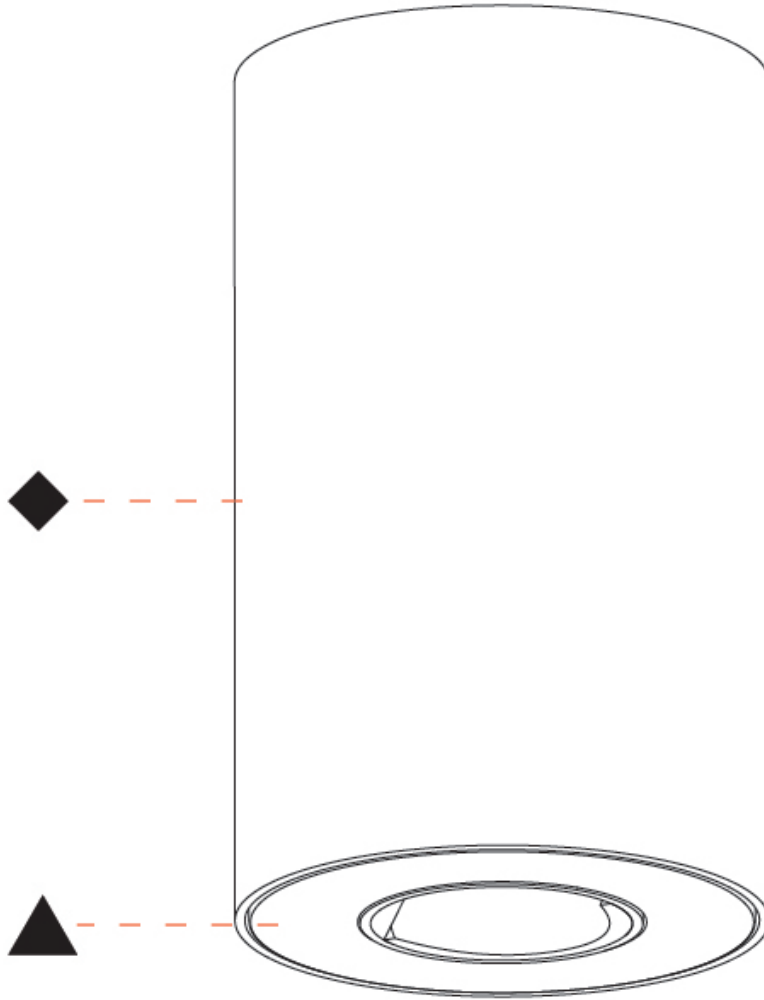

OIKO PRO WALLWASH SURFACE

A3D234-

PROJECT

TYPE

SPECIFIER

QUANTITY

DATE

A