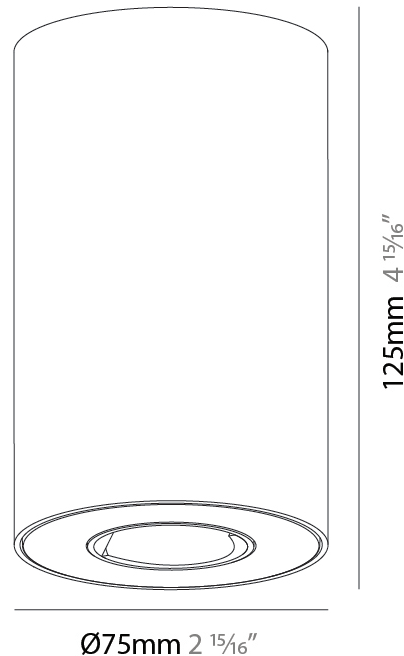

GENERAL

Series: Oiko Pro
Subseries: Oiko Pro Wallwash
Brand: Prolicht
Division: Architectural
Mounting Type: Surface
Mounting Location: Ceiling
Subcategory: Wallwash

PHYSICAL

Shape: Cylinder
Diameter (mm): 75
Diameter (in): 2 15/16
Height (mm): 125
Height (in): 4 15/16
Light Distribution: Direct
Weight (kg): 0.452
Fixture Finish: SSR / BKV / CWI / CRY / HAB / LAG / UFT / ITA / RUA / RUR / MIC / FTG / MYG / TWT / LOD / PUS / FRO / FUP / KIA / POP / BLS / SPG / MEY / GOH / GUM / CHC / COM / ABZ / JAG / OBR / MOS / ROR
Fixture Material: Metal

ELECTRICAL

Lamp Type: LED (Zhaga Standard)
Input Wattage (W): 13
Total Output Wattage (W): 11.8
Dimming: Non-Dimming / Phase Dimming (120vac Only)
Driver Included: Yes
Driver Location: Integrated
Driver Type: Constant Current - Universal
Driver Class: Class 2
Input Voltage (V): 120 - 277
Upon Request: Remote: 0-10Vdc dimming / Phase dimming 120Vac / Non-dimming 120/277Vac (No Cover Plate)

LED

Color Temperature (°K): 2700 / 3000 / 3500 / 4000
Max. Delivered Lumen (lm): 1244 / 1220 / 1278 / 1289
Nominal Lumen (lm): 1473 / 1468 / 1538 / 1552
CRI: >90 CRI
Lamp Life (hrs): 50000

OPTICAL

Adjustability: Fixed

RATINGS AND CERTIFICATIONS

Certified By: Certified for North American Standards
IP rating: IP20