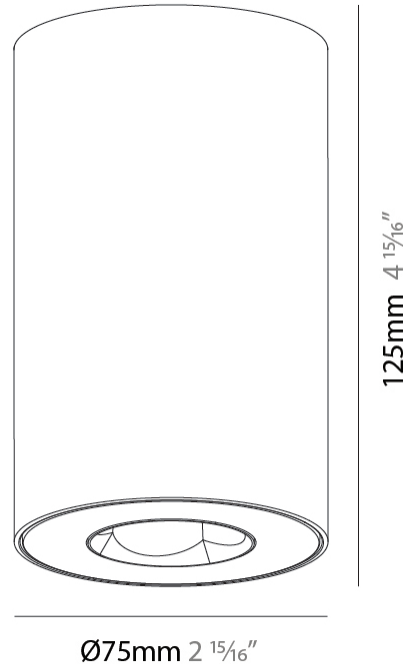

GENERAL

Series: Oiko Pro
Subseries: Oiko Pro Round
Brand: Prolicht
Division: Architectural
Mounting Type: Surface
Mounting Location: Ceiling
Subcategory: Downlight

PHYSICAL

Shape: Cylinder
Diameter (mm): 75
Diameter (in): 2 15/16
Height (mm): 125
Height (in): 4 15/16
Light Distribution: Direct
Weight (kg): 0.452
Fixture Finish: SSR / BKV / CWI / CRY / HAB / LAG / UFT / ITA / RUA / RUR / MIC / FTG / MYG / TWT / LOD / PUS / FRO / FUP / KIA / POP / BLS / SPG / MEY / GOH / GUM / CHC / COM / ABZ / JAG / OBR / MOS / ROR
Fixture Material: Metal

ELECTRICAL

Lamp Type: LED (Zhaga Standard)
Input Wattage (W): 13
Total Output Wattage (W): 11.8
Dimming: Non-Dimming / Phase Dimming (120vac Only)
Driver Included: Yes
Driver Location: Integrated
Driver Type: Constant Current - Universal
Driver Class: Class 2
Input Voltage (V): 120 - 277
Upon Request: Remote: 0-10Vdc dimming / Phase dimming 120Vac / Non-dimming 120/277Vac (No Cover Plate)

LED

Color Temperature (°K): 2700 / 3000 / 3500 / 4000
Max. Delivered Lumen (lm): 1293 / 1289 / 1350 / 1362
Nominal Lumen (lm): 1473 / 1468 / 1538 / 1552
CRI: >90 CRI
Lamp Life (hrs): 50000

OPTICAL

Reflector: 50
Adjustability: Fixed

RATINGS AND CERTIFICATIONS

Certified By: Certified for North American Standards
IP rating: IP20