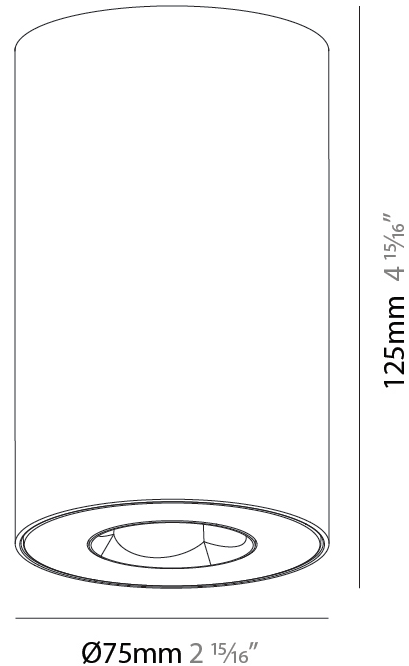

GENERAL

Series: Oiko Pro
Subseries: Oiko Pro Round
Brand: Prolicht
Division: Architectural
Mounting Type: Surface
Mounting Location: Ceiling
Subcategory: Downlight

PHYSICAL

Shape: Cylinder
Diameter (mm): 75
Diameter (in): 2 15/16
Height (mm): 125
Height (in): 4 15/16
Light Distribution: Direct
Weight (kg): 0.452
Fixture Finish: SSR / BKV / CWI / CRY / HAB / LAG / UFT / ITA / RUA / RUR / MIC / FTG / MYG / TWT / LOD / PUS / FRO / FUP / KIA / POP / BLS / SPG / MEY / GOH / GUM / CHC / COM / ABZ / JAG / OBR / MOS / ROR
Fixture Material: Metal

ELECTRICAL

Lamp Type: LED (Zhaga Standard)
Input Wattage (W): 13
Total Output Wattage (W): 11.8
Dimming: Non-Dimming / Phase Dimming (120vac Only)
Driver Included: Yes
Driver Location: Integrated
Driver Type: Constant Current - Universal
Driver Class: Class 2
Input Voltage (V): 120 - 277
Upon Request: Remote: 0-10Vdc dimming / Phase dimming 120Vac / Non-dimming 120/277Vac (No Cover Plate)

LED

Color Temperature (°K): 2700 / 3000 / 3500 / 4000
Max. Delivered Lumen (lm): 1377 / 1372 / 1438 / 1451
Nominal Lumen (lm): 1473 / 1468 / 1538 / 1552
CRI: >90 CRI
Lamp Life (hrs): 50000

OPTICAL

Reflector: 60
Adjustability: Fixed

RATINGS AND CERTIFICATIONS

Certified By: Certified for North American Standards
IP rating: IP20